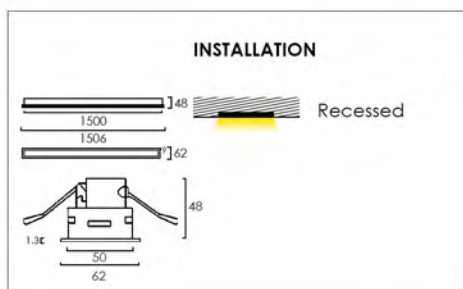

Fisso R

FSR

Application

Indoor, Office, Corridors,
Residential spaces
5300 lm/m
IP 20

Electrical

45 w/m

LED

2700 k, 3000 k, 4000 k
CRI > 85
50000 h

Physical

Length 1500/1200/750/600 × 62 mm
Height 48 mm

Body