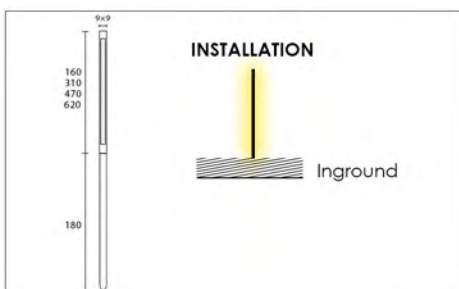

Outdoor ,Gardens,Walkways,
Bushes,Shrubs and Path
610 lm/m
IP 67

Electrical

9 w/m
24 V

LED

2700 k,3000 k,4000 k
CRI > 90
50000 h

Physical

Length 160 / 310 / 470 / 620 mm
Width 15 mm

Body