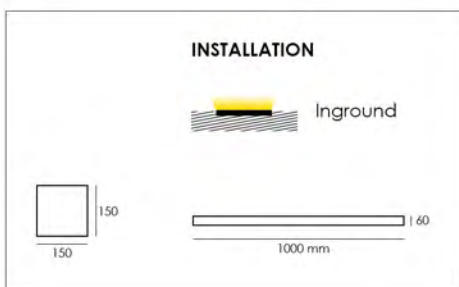

Block

BLK

Application

Outdoor, Entrance, Parking, Walkway

410 lm/m

IP 65 / IP 67

Electrical

5 w/m

LED

2700 k, 3000 k, 4000 k

CRI > 85

50000 h

Physical

Length 150-1000 mm

Width 60-150 mm

Height 35 mm

Body