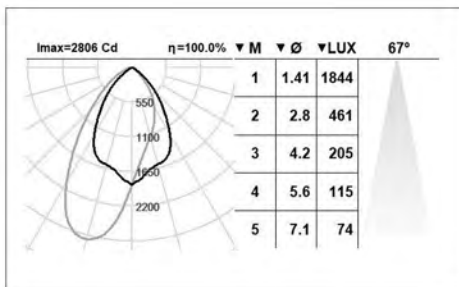

Horizon

HRZ

Application

Outdoor
Facade, Landscape
3550 lm/m
IP65

Electrical

36 w/m

LED

2700 k, 3000 k, 4000 k
CRI > 85
50000 h

Physical

width 40 mm
Length 1000 mm
Height 30 mm

Body