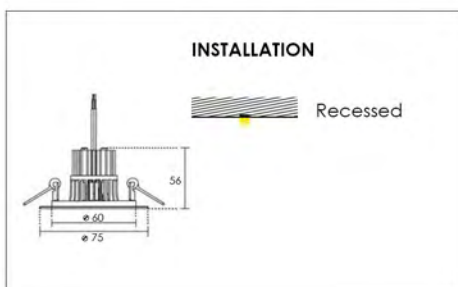

Evo Eco

EVO

Application

Indoor
Ceiling
Recessed
Downlight
840 lm
IP 20

Electrical

7.7 w/m

LED

2700 k, 3000 k, 4000 k
CRI > 90
50000 h

Physical

UGR < 19
Beam angle 42°

Body

Inside