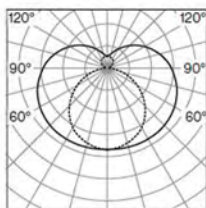

Taco

TCO

Application

Indoor
Suspended
2100 lm/m
IP 40

Electrical

24 w
220 v

LED

2700 k, 3000 k, 4000 k
CRI > 80
50000 h

Optical

PMMA
UGR < 19

Physical

Width 1200 mm
Height 1050 mm

Body