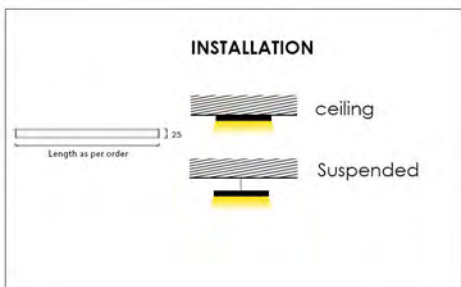

Focus/Focus IP

FCS

Application

Indoor, Outdoor, office spaces,
Entrance, Parking, Corridors, Walkway,
Facade
2280 lm/m
IP 20/ IP 65

Electrical

24 w/m

LED

2700 k, 3000 k, 4000 k
CRI > 85
50000 h

Physical

Height 15 mm
Width 25 mm
Length as per order

Body