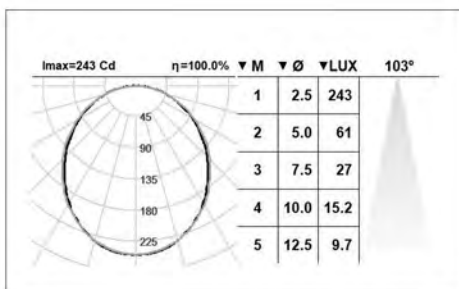

2700 k, 3000 k, 4000 k
CRI > 85
50000 h

Physical

Height 14 mm
Width 70 mm

Length as per order

Body

Fila

FLA

Application