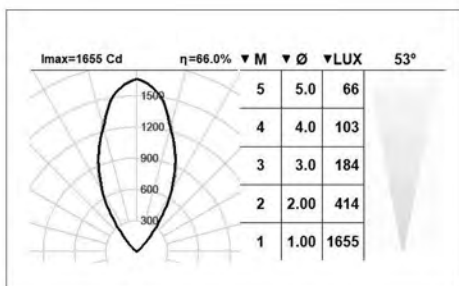

Block

BLK

Application

Outdoor, Entrance, Parking, Walkway

410 lm/m

IP 65 / IP 67

Electrical

5 w/m

LED

2700 k, 3000 k, 4000 k

CRI > 85

50000 h

Physical

Length 150-1000 mm

Width 60-150 mm

Height 35 mm

Body