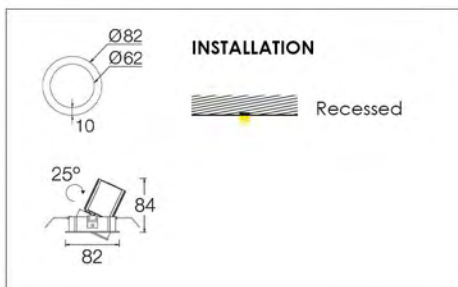

BSM

BSM

Application

Indoor
Ceiling
Recessed
1140 lm
IP 20

Electrical

13 w/m

LED

2700 k, 3000 k, 4000 k
CRI > 90
50000 h

Physical

UGR < 16
Beam angle 36°

Body
Inside