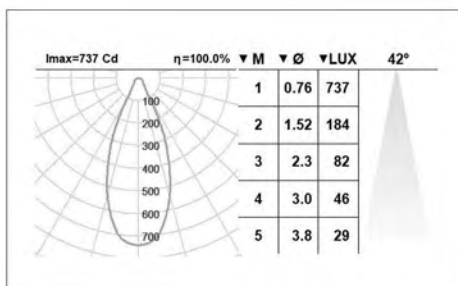

Evo Eco

EVO

Application

Indoor
Ceiling
Recessed
Downlight
840 lm
IP 20

Electrical

7.7 w/m

LED

2700 k, 3000 k, 4000 k
CRI > 90
50000 h

Physical

UGR < 19
Beam angle 42°

Body

Inside