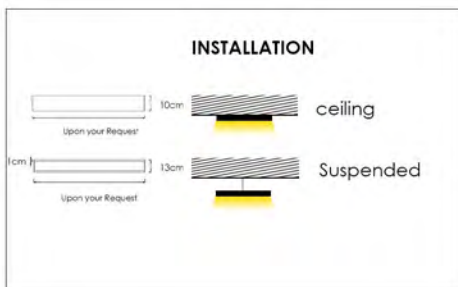

Baris

BRS

Application

Outdoor entrance, Parking,
Gym and S.pool area
Constant current
2150 lm/m
IP 20

Electrical

24 w/m

LED

2700 k, 3000 k, 4000 k
CRI > 85
50000 h

Physical

Length 1000 × 130 × 80 mm
Height 80 mm

Body