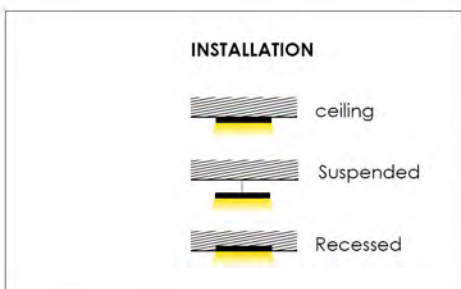

Electrical

48 w/m

LED

2700 k, 3000 k, 4000 k
CRI > 85
50000 h

Physical

Width 200-400 mm
Height 14 mm
Length as per order

Body

Lean