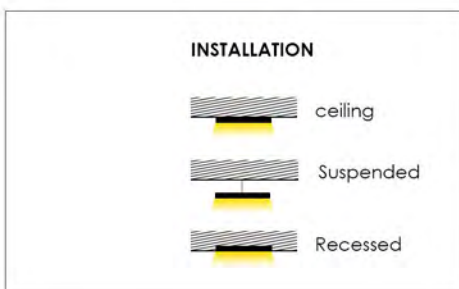

Gerd Circular Linear

GRD

Application

Indoor
Ceiling
Recessed
Suspended
Modular
IP 40

Electrical

15 w
24 v

LED

2700 k, 3000 k, 4000 k
CRI > 80
50000 h

Physical

Height 30 mm - 50 mm

Body