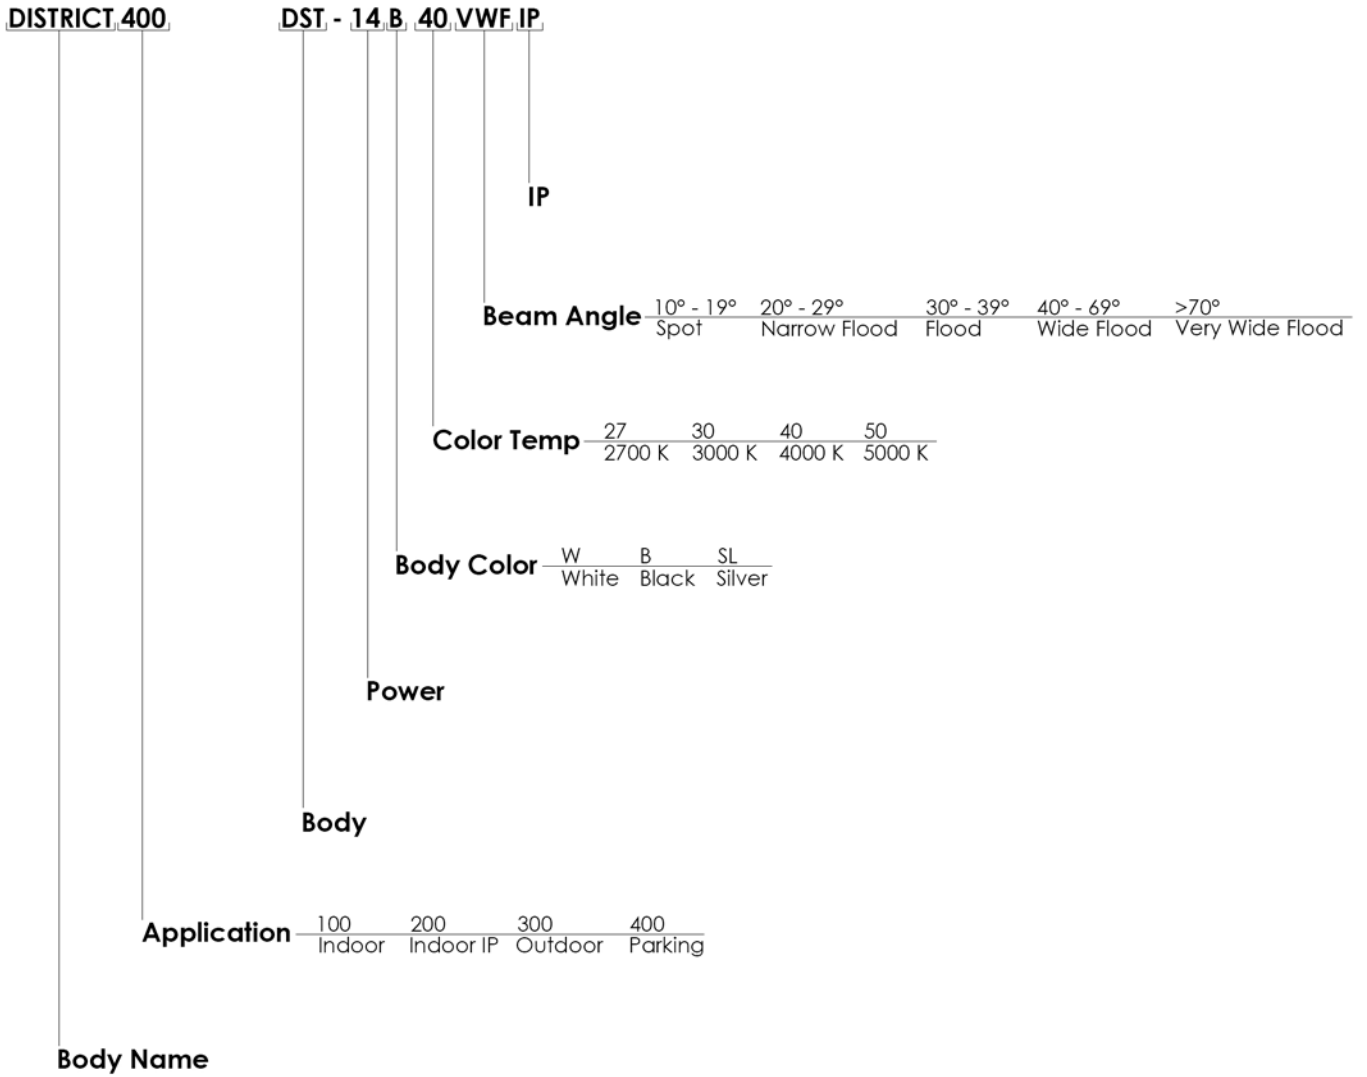

Guide To Habits Product Coding

Sample :