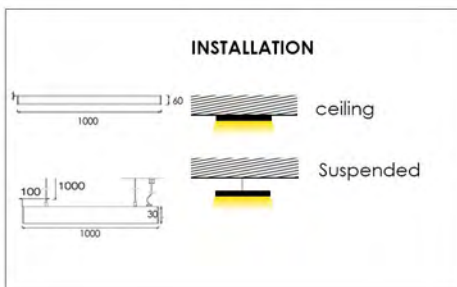

LED

2700 k, 3000 k, 4000 k
CRI > 85
50000 h

Physical

Length 1000 × 60 mm
Height 30 mm

Body

Luz/Luz IP

LUZ

Application