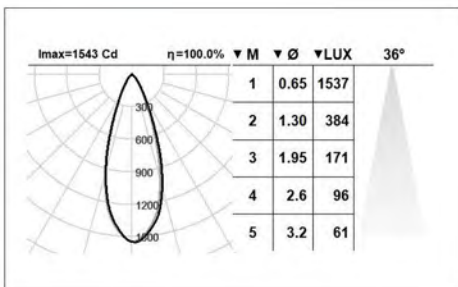

8.8 w/m

LED

2700 k, 3000 k, 4000 k
CRI > 90
50000 h

Physical

UGR < 16
Beam angle 36°

Body 
Inside 

BSM

BSM