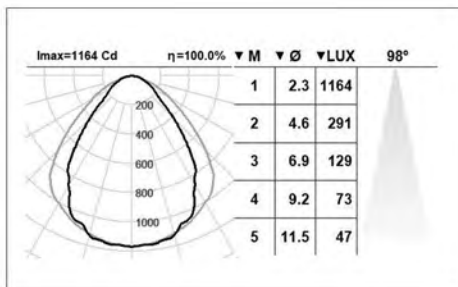

Baris

BRS

Application

Outdoor entrance, Parking,
Gym and S.pool area
Constant current
2150 lm/m
IP 20

Electrical

24 w/m

LED

2700 k, 3000 k, 4000 k
CRI > 85
50000 h

Physical

Length 1000 × 130 × 80 mm
Height 80 mm

Body