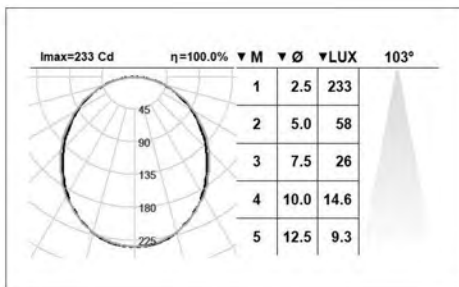

Electrical

45 w/m

LED

2700 k, 3000 k, 4000 k
CRI > 85
50000 h

Physical

Length 1500/1200/750/600 × 50 mm
Height 51 mm

Body

Fisso R