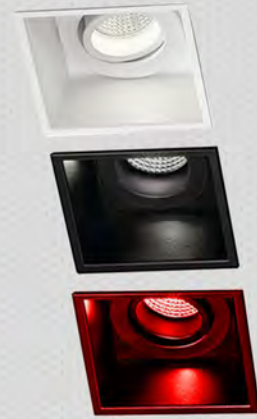

8.8 w/m

LED

2700 k, 3000 k, 4000 k
CRI > 90
50000 h

Physical

UGR < 16
Beam angle 36°

Body 
Inside 

BSM

BSM