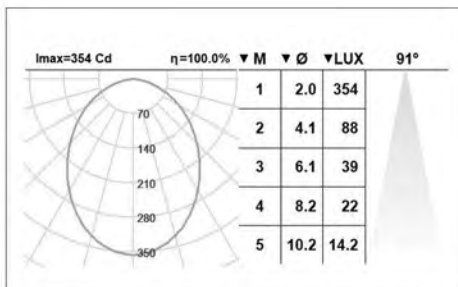

Luz/Luz IP

LUZ

Application

Indoor office spaces,
Entrance, Parking, Corridors, Walkway
Facade
2280 lm/m
IP 54 / IP 65

Electrical

24 w/m

LED

2700 k, 3000 k, 4000 k
CRI > 85
50000 h

Physical

Width 25 mm
Height 15 mm
Length as per order

Body