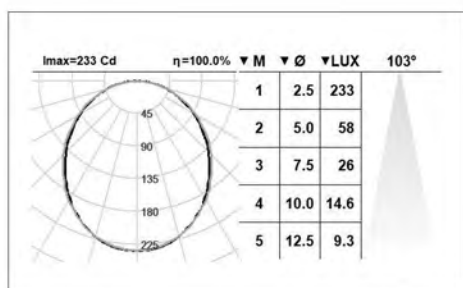

Electrical

45 w/m

LED

2700 k, 3000 k, 4000 k
CRI > 85
50000 h

Physical

Length 1500/1200/750/600 × 50 mm
Height 51 mm

Body

Fisso R

Length 1500/1200/750/600 × 62 mm
Height 48 mm

Body

Girona

11

Girona

Focus/Focus IP

FCS

Application