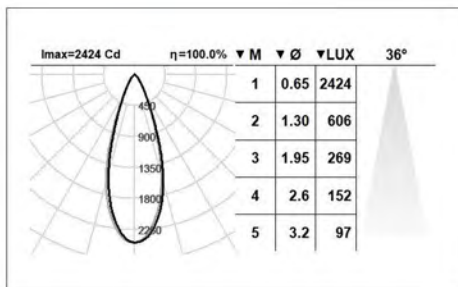

BSM

BSM

Application

Indoor
Ceiling
Recessed
1140 lm
IP 20

Electrical

13 w/m

LED

2700 k, 3000 k, 4000 k
CRI > 90
50000 h

Physical

UGR < 16
Beam angle 36°

Body
Inside