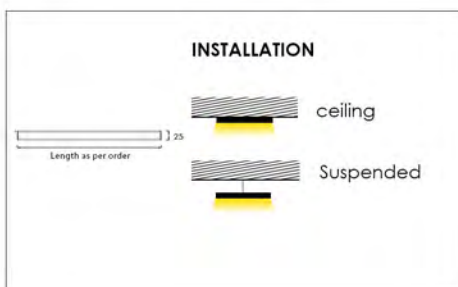

Luz/Luz IP

LUZ

Application

Indoor office spaces,
Entrance, Parking, Corridors, Walkway
Facade
2280 lm/m
IP 54 / IP 65

Electrical

24 w/m

LED

2700 k, 3000 k, 4000 k
CRI > 85
50000 h

Physical

Width 25 mm
Height 15 mm
Length as per order

Body