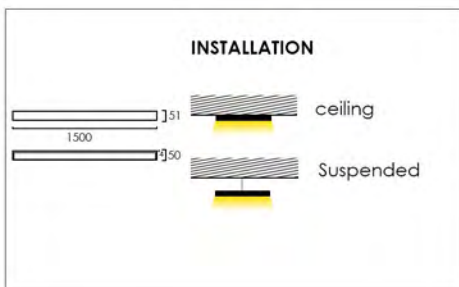

Electrical

45 w/m

LED

2700 k, 3000 k, 4000 k
CRI > 85
50000 h

Physical

Length 1500/1200/750/600 × 50 mm
Height 51 mm

Body

Fisso R