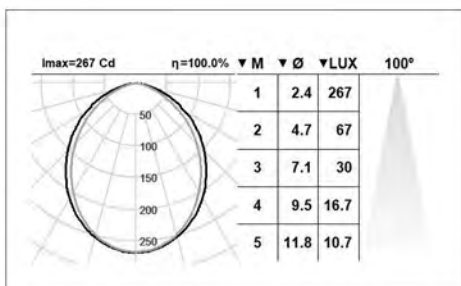

Electrical

48 w/m

LED

2700 k, 3000 k, 4000 k
CRI > 85
50000 h

Physical

Width 200-400 mm
Height 14 mm
Length as per order

Body

Lean