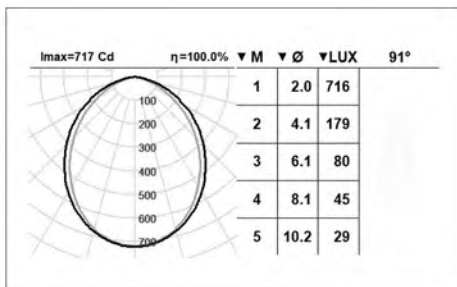

LED

2700 k, 3000 k, 4000 k
CRI > 85
50000 h

Physical

Length 1000 × 60 mm
Height 30 mm

Body

Luz/Luz IP

LUZ

Application