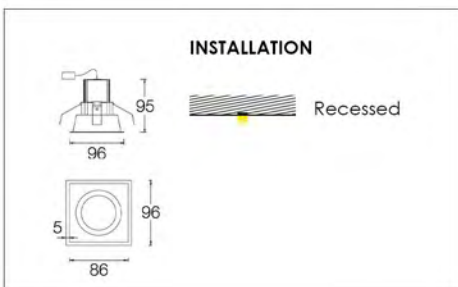

8.8 w/m

LED

2700 k, 3000 k, 4000 k
CRI > 90
50000 h

Physical

UGR < 16
Beam angle 36°

Body 
Inside 

BSM

BSM