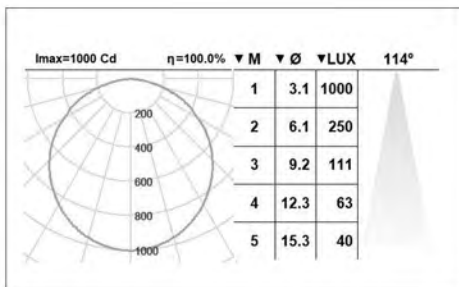

Gerd Circular Linear

GRD

Application

Indoor
Ceiling
Recessed
Suspended
Modular
IP 40

Electrical

15 w
24 v

LED

2700 k, 3000 k, 4000 k
CRI > 80
50000 h

Physical

Height 30 mm - 50 mm

Body