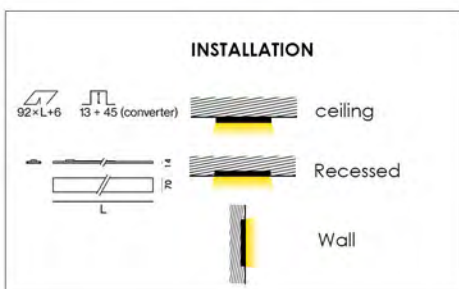

Raina 100

RNA

Application

Indoor
Ceiling, Wall
Recessed
2100 lm/m
IP 40
2320 lm/m
IP 20

Electrical

24 w/m
220-240 v

LED

2700 k, 3000 k, 4000 k
CRI > 85
50000 h

Physical

Height 14 mm
Width 70 mm

Length as per order

Body