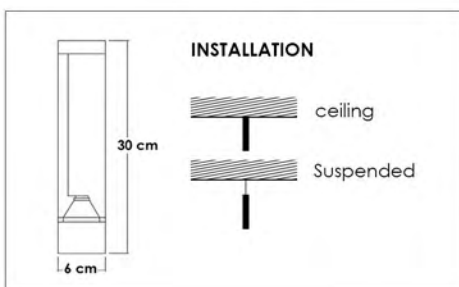

Tubo

TBO

Application

Indoor
Ceiling,Pendant
Surface mounted
650 lm
IP 22

Electrical

7 w

LED

2700 k,3000 k,4000 k
CRI ≥ 80
50000 h

Optical

GU10 LED
UGR < 19

Physical

Height 300 mm
Width 60 mm

Height as per order

Body
Inside