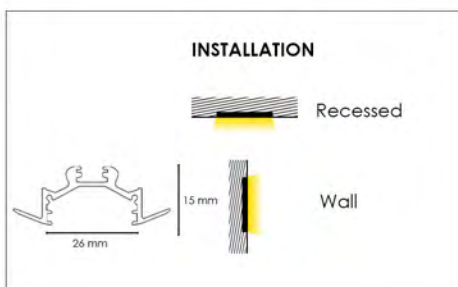

Fila

FLA

Application

Indoor, Entrance, Corridor,
Wooden structure, Kitchen,
Knuffceiling
2280 lm
IP 54

Electrical

12 w/m, 18 w/m, 24 w/m

LED

2700 k, 3000 k, 4000 k
CRI > 85
50000 h

Physical

Width 42 mm
Height 15 mm
Length as per order

Body