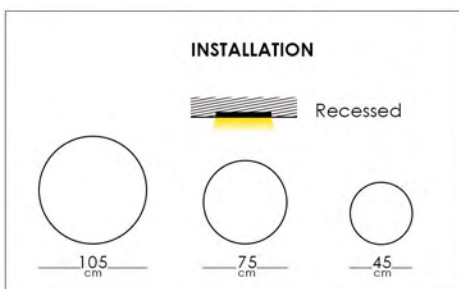

Mars

MRS

Application

Indoor
Recessed
Modular
IP 40

Electrical

15 w
24 v

LED

2700 k, 3000 k, 4000 k
CRI > 80
50000 h

Physical

Available in 3 sizes:
105, 75, 45 cm

Body