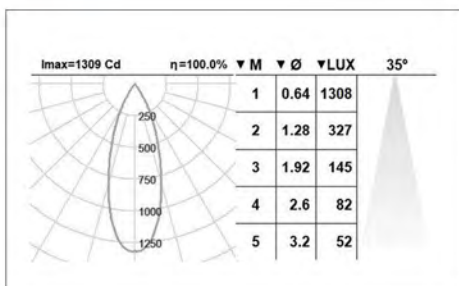

Tubo

TBO

Application

Indoor
Ceiling,Pendant
Surface mounted
650 lm
IP 22

Electrical

7 w

LED

2700 k,3000 k,4000 k
CRI ≥ 80
50000 h

Optical

GU10 LED
UGR < 19

Physical

Height 300 mm
Width 60 mm

Height as per order

Body
Inside