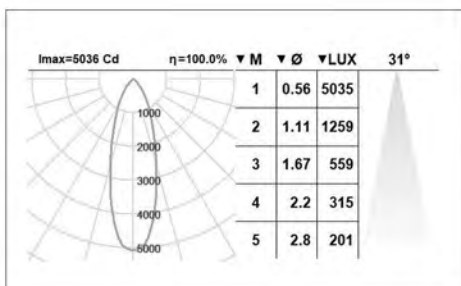

Focus/Focus IP

FCS

Application

Indoor, Outdoor, office spaces,
Entrance, Parking, Corridors, Walkway,
Facade
2280 lm/m
IP 20/ IP 65

Electrical

24 w/m

LED

2700 k, 3000 k, 4000 k
CRI > 85
50000 h

Physical

Height 15 mm
Width 25 mm
Length as per order

Body