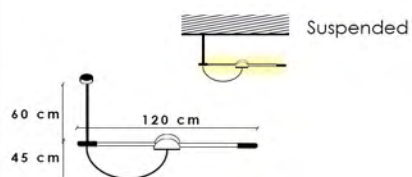

INSTALLATION