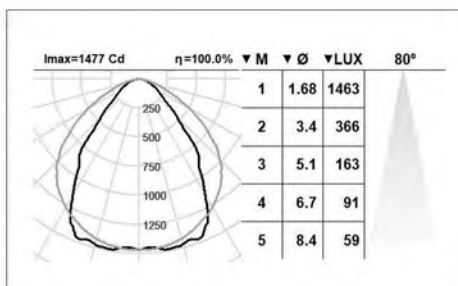

Fila

FLA

Application

Indoor, Entrance, Corridor,
Wooden structure, Kitchen,
Knuffceiling
2280 lm
IP 54

Electrical

12 w/m, 18 w/m, 24 w/m

LED

2700 k, 3000 k, 4000 k
CRI > 85
50000 h

Physical

Width 42 mm
Height 15 mm
Length as per order

Body