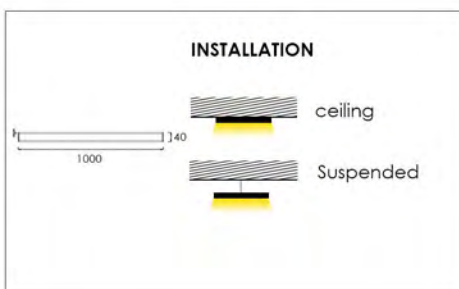

Horizon

HRZ

Application

Outdoor
Facade, Landscape
3550 lm/m
IP65

Electrical

36 w/m

LED

2700 k, 3000 k, 4000 k
CRI > 85
50000 h

Physical

width 40 mm
Length 1000 mm
Height 30 mm

Body