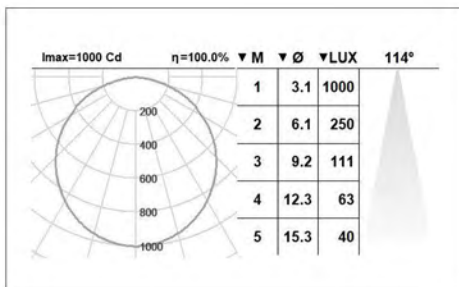

Mars

MRS

Application

Indoor
Recessed
Modular
IP 40

Electrical

15 w
24 v

LED

2700 k, 3000 k, 4000 k
CRI > 80
50000 h

Physical

Available in 3 sizes:
105, 75, 45 cm

Body